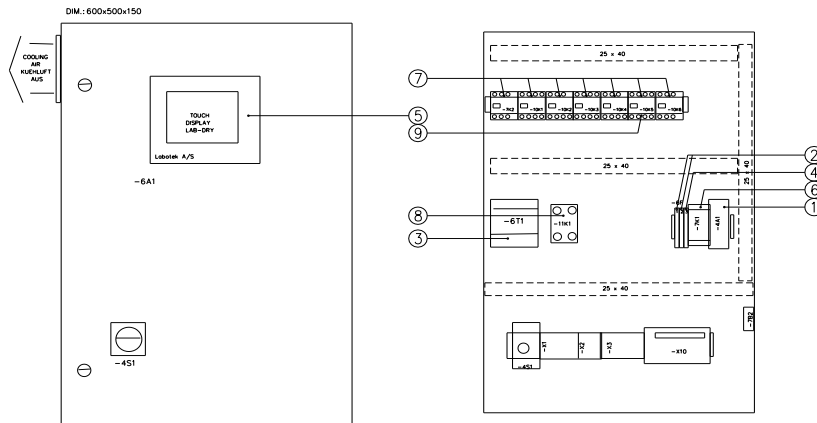

Desiccant Dryer Mobile-VI
DDM-VI

Rev:
30.06.2014

Control

R2578_R00

Pos	LT-no.:	Text	Qty	Unit
1	600750	Phase relay , 24V , M301 Phasenrelais , 24V , M301	1	pcs.
2	600801	Fuse , 1A/T , 5x20mm Sicherung , 1A/T , 5x20 mm	10	pcs.
3	600200	Transformer , 10V/15V/24V , 100VA Trafo , 10V/15V/24V , 100VA	1	pcs.
4	601967	Fuse , 4A/F , 5x20mm (10 pcs) Sicherung , 4A/F , 5x20mm	10	pcs.
5	601533	PCB ,Lab-Dry,universal,24VAC Platine , Lab-Dry,universal,24VAC	1	pcs.
6	600226	Unic Timer , 0-3 sec. , 24VAC Zeitrelais , 0-3 Sek. , 24VAC	1	pcs.
7	601480	Contactor , CI5-9,Mini. Schütz , CI5-9,Mini.	1	pcs.
8	601022	Solid State Relay , 35A/480V/5-32VDC Solid State Relais , 35A/480V/5-32VDC	1	pcs.
9	601483	Mechanical Interlock , CI5-9 Mechanische Sperre , CI5-9	1	pcs.