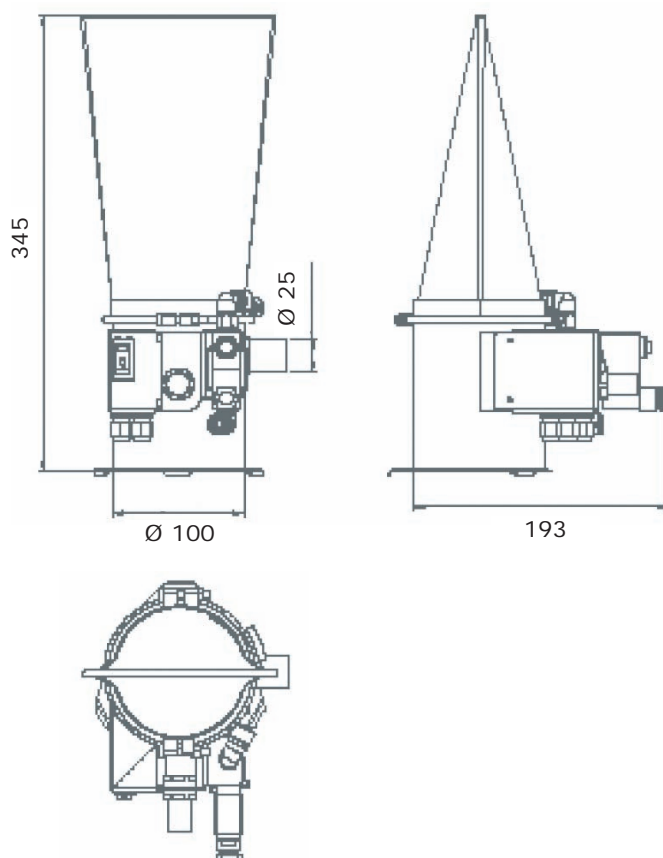

## Supplied with

- 3 m Antistatic suction hose
- 3 m Compressed air hose for injection
- Injector pipe Ø 25
- 3 m power cord

## Options

- Equipment can be delivered in 32 mm for high-performance
- Injector with vibrator
- Conical Adaptor
- Warning lamp

Mini-Feed & injector