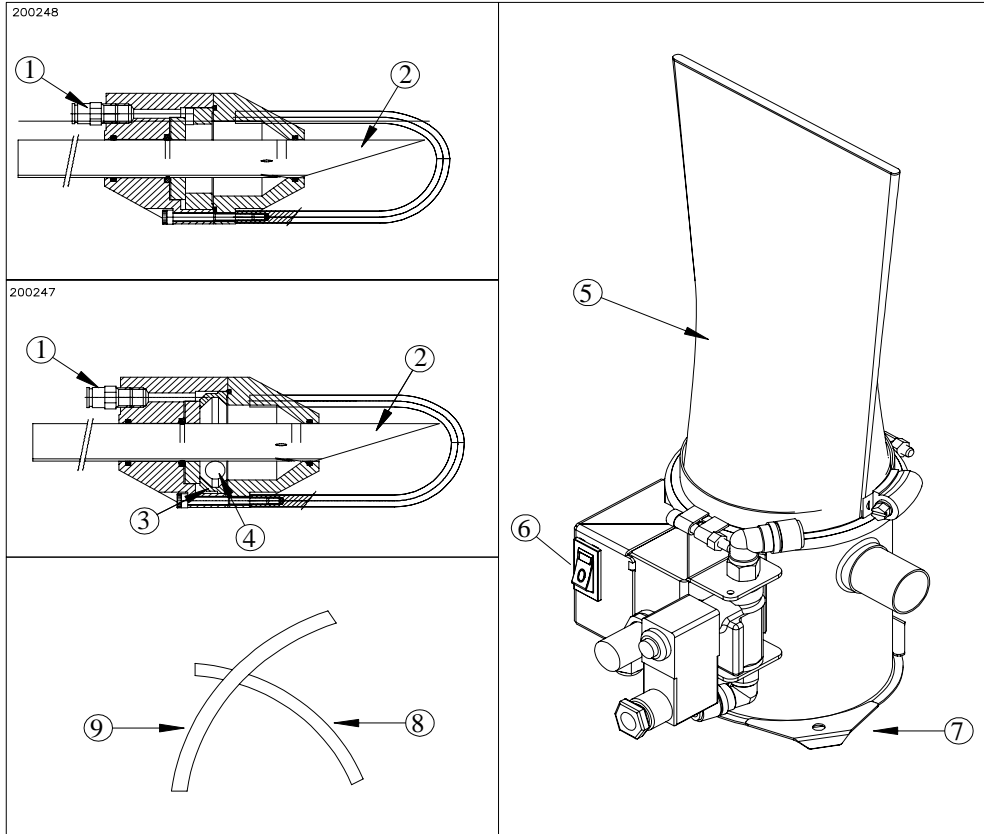

Mini Feed
MF 05

Date:
jul-07

R2483

Pos.	LT-number	Item-descripton	Quantity	Unit
1	501057	Fitting 1/4' , 8mm hose	1	pcs.
2	401403	Injector probe , Ø25	1	pcs.
3	401465	Bearing for vibrator without ball , (only on 130307)	1	pcs.
4	501044	Ball for vibrator ring , (only on 130307)	1	pcs.
5	401220	Filter bag	1	pcs.
6	600163	Switch MCM, 2-pol , 16A	1	pcs.
7	411008	Bracket	4	pcs.
8	501632	Suction hose , Ø25 , antistatic	3	mtr.
9	501634	Hose , compr.air , nylon , black , 8x6mm	4	mtr.